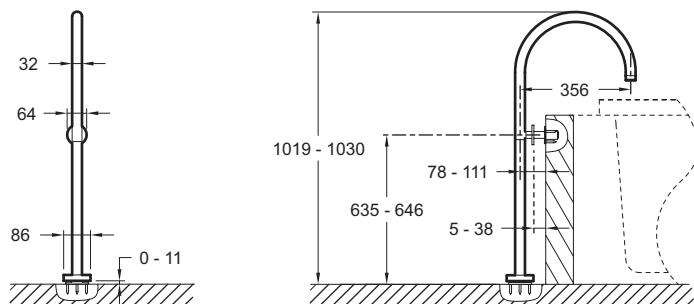

## Features

- Weight: 6.3 kg
- Flow rate: 43 l/min
- Modern, minimalist design
- Installation: Floor-mount
- Flow rate: 43 l/min

## Technical drawing

Product Specification: Floor-mount bath spout. 8359W. Collection: LAMINAR. Weight: 6.3 kg. Installation: Floor-mount. Flow rate: 43 l/min. Flow rate: 43 l/min. Modern, minimalist design.