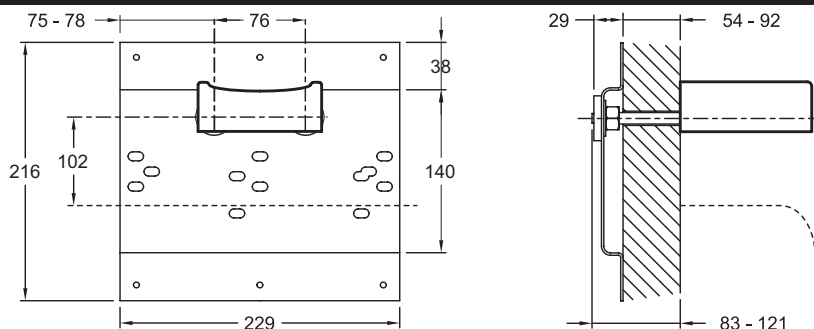

Collection: LAMINAR

Finish*:

CP - Polished
Chrome

Features

- Installation: Wall-mount

Required products

- Laminar filler 922 and 923

Technical drawing

Product Specification: Tray, for Laminar filler. 924W. Collection: LAMINAR. Installation: Wall-mount.