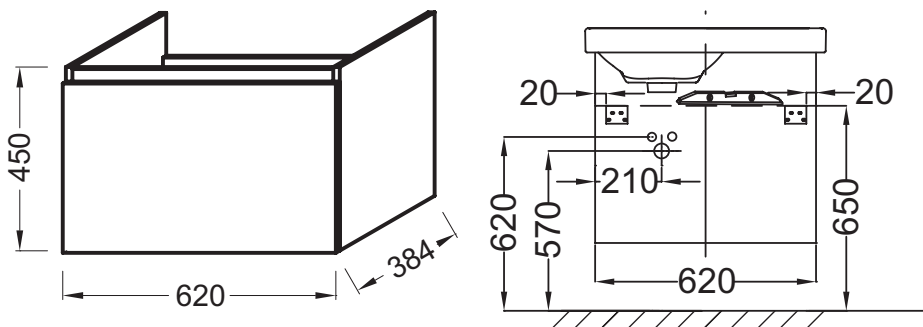

Collection: REACH

Finish*:

Main features:

Features

- Dimensions: 62 x 38.5 x 45
- Material: Solid color decor or wood decor
- 1 slow close drawer

- Weight: 20 kg
- Installation: Wall-hung
- May have storage basket (L 28 x D 37 x H 17 cm) EB197

Required products

- 4946CK: 1-hole vanity top 65 cm
- 4947CK: 1-hole vanity top 65 cm

Optional products

- EB1080: Mirror 60 cm, without lighting
- EB1224: LED spotlight 56 x 2.5 x 1.5 cm
- 97427RD: Mirrored cabinet 60 cm, right handed
- 97427LD: Mirrored cabinet 60 cm, left hinges
- 98436RD: Mirrored cabinet 60 cm, right hinges
- 98436LD: Mirrored cabinet 60 cm, left hinges
- 4040W: Mirrored tall side unit, 147 cm
- EB888: Rectangular base for Reach cabinet.
- 4071K-R: Half side unit, right hinges, 96 cm
- 4071K-L: Half side unit, left hinges, 96 cm
- EB906: Pair of feet
- 99379K: Tall column

Technical drawing

Product Specification: Base unit 62 cm. 4029W. Collection: REACH. Dimensions: 62 x 38.5 x 45. Weight: 20 kg. Material: Solid color decor or wood decor. Installation: Wall-hung. 1 slow close drawer. May have storage basket (L 28 x D 37 x H 17 cm) EB197.