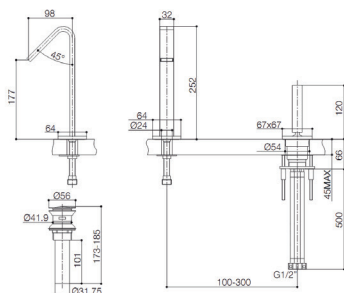

Collection: LOURE

Finish*:

CP - Polished
Chrome

Features

- Installation: 2 holes
- valve, drain, supplies, connection assy.
- handle
- flow rate

Technical drawing

Product Specification: Tall lavatory faucet. 10319T-4. Collection: LOURE. Installation: 2 holes. handle. valve, drain, supplies, connection assy.. flow rate.